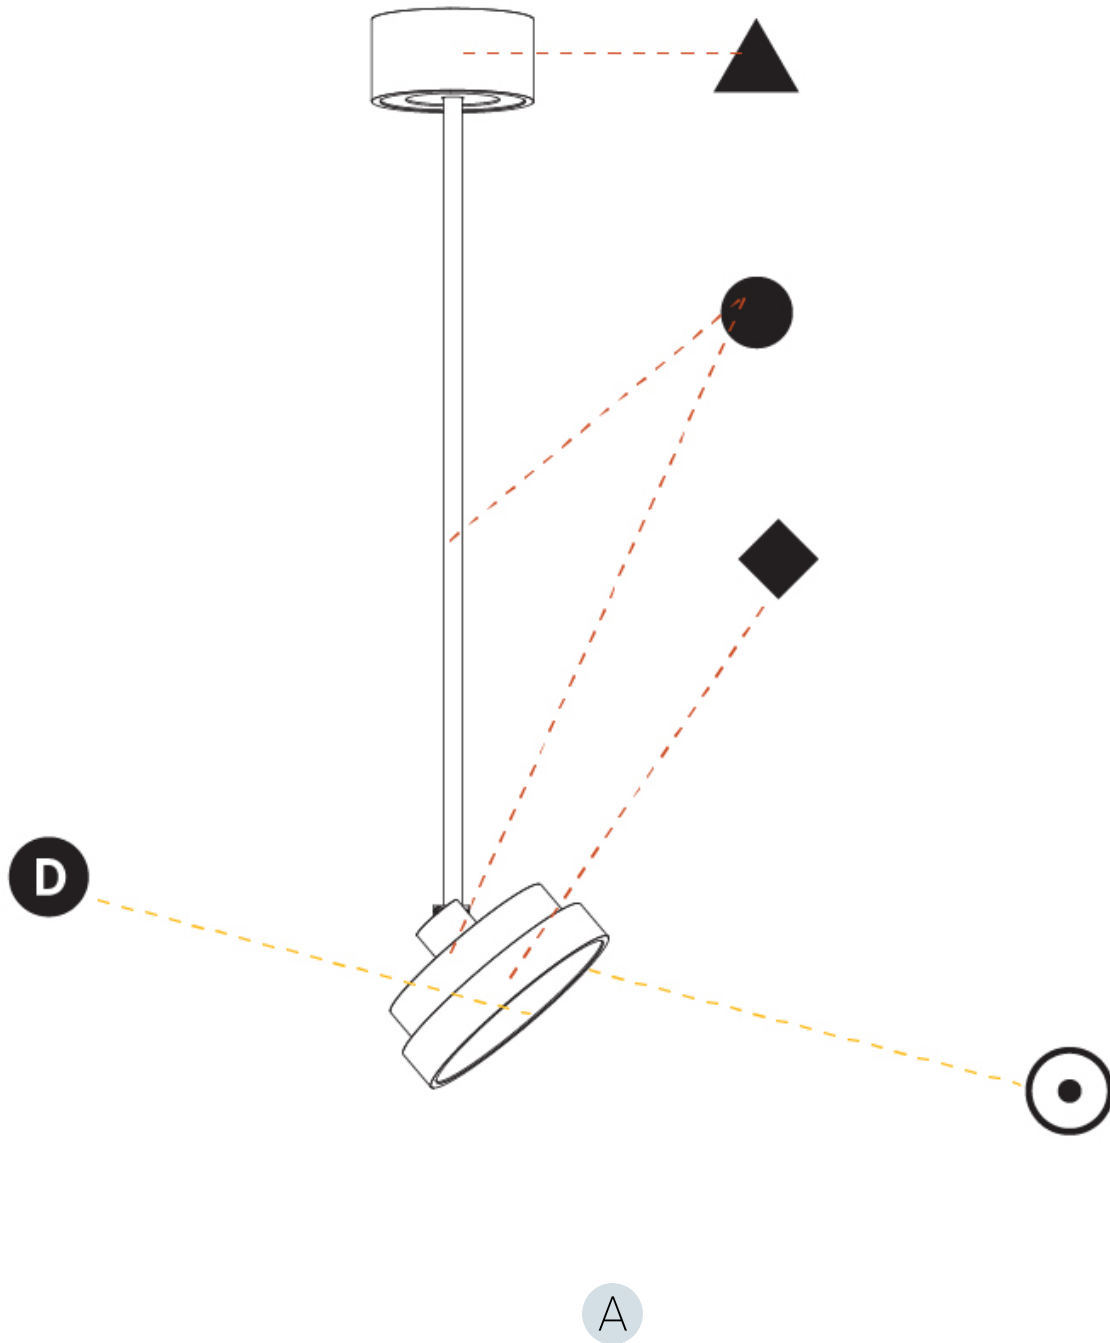

SIGN DIVA FLEX SUSPENSION

A30851-

PROJECT	_____
TYPE	_____
SPECIFIER	_____
QUANTITY	_____
DATE	_____